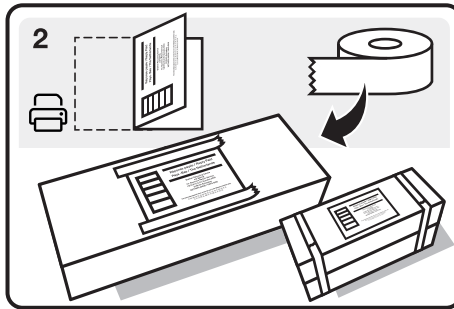

# brother **FREE** toner cartridge recycling

at your side

Use the new toner wrapping and box to return your used cartridge, making sure to tape the box up securely.

Cut or fold the label along with the CN22 and stick to the box. If you would like to send two used cartridges, please tape the boxes together securely. One label can be used for two boxes wrapped together.

Drop off your packaged cartridges at your local post office where they will be sent to our recycling technology centre free of charge.