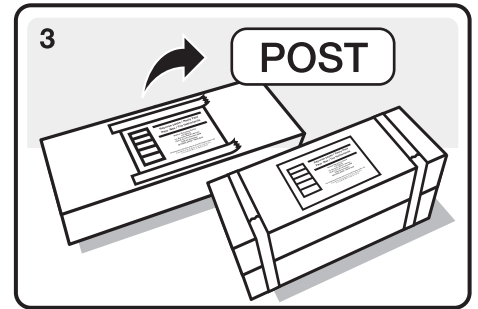

# brother **FREE** toner cartridge recycling

at your side

Use the new toner wrapping and box to return your used cartridge, making sure to tape the box up securely.

Cut or fold the label along with the CN22 and stick to the box. If you would like to send two used cartridges, please tape the boxes together securely. One label can be used for two boxes wrapped together.

Drop off your packaged cartridges at your local post office where they will be sent to our recycling technology centre free of charge.